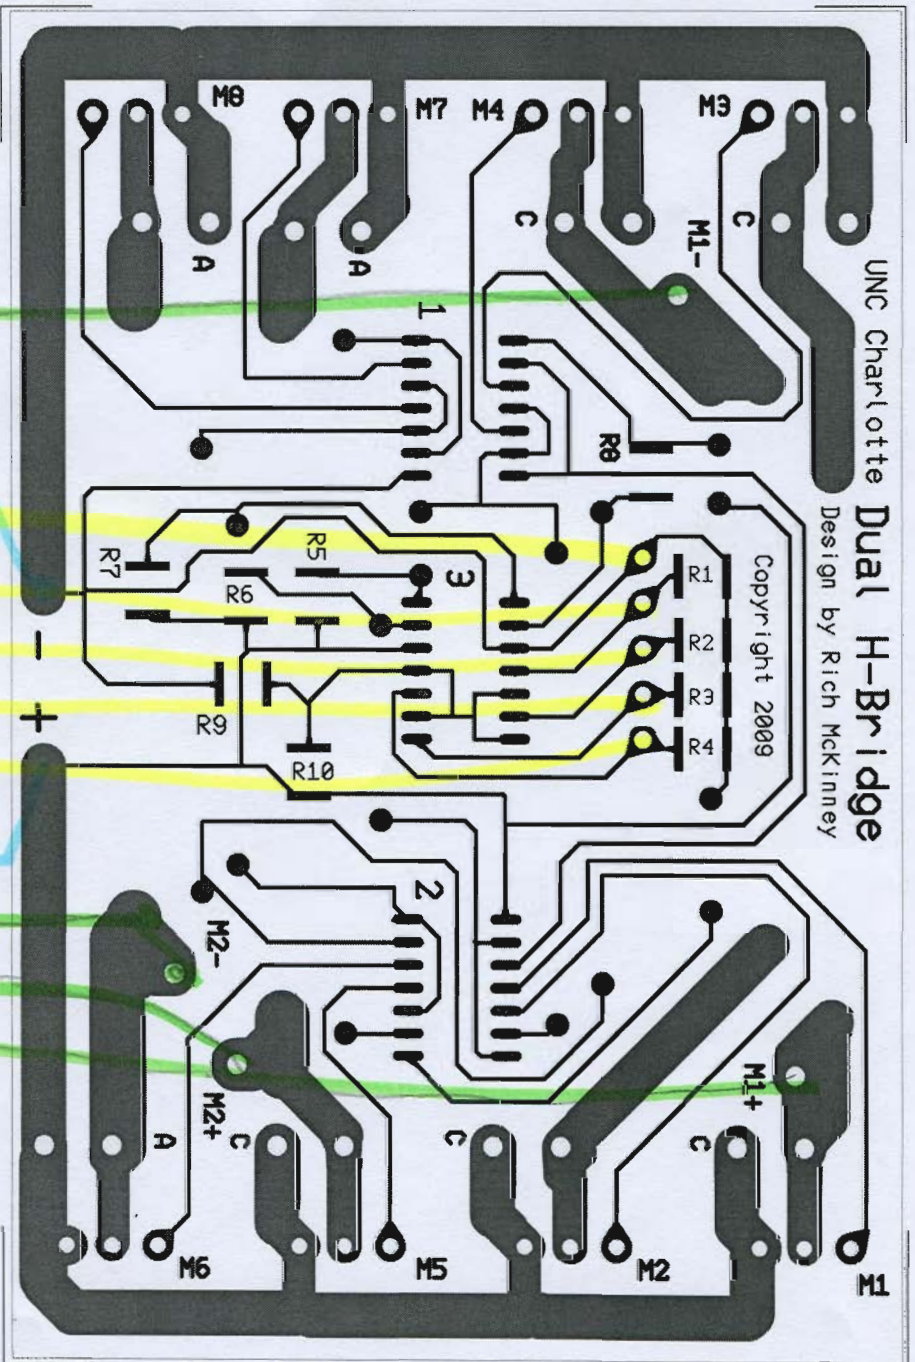

UNC Charlotte Dual H-Bridge  
Design by Rich McKinney  
Copyright 2009

16ga stranded  
15" 15" Black  
15" 15" Black  
22 ga solid wires  
Fuse  
16ga stranded  
red  
15" 15" 15" 15" Black pad Red  
make different colors